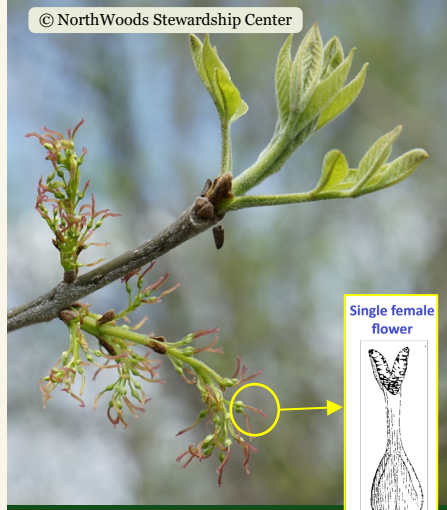

PHENOLOGY & ID OF BLACK ASH FLOWERS

Drawings from Binggeli and Power (1991)

MALE FLOWERS

© NorthWoods Stewardship Center

4/30/2024
Montpelier, VT

© NorthWoods Stewardship Center

5/10/2024
Hardwick, VT

© NorthWoods Stewardship Center

5/14/2024
Maidstone, VT

FEMALE FLOWERS

© NorthWoods Stewardship Center

5/10/2024
Hardwick, VT

© NorthWoods Stewardship Center

5/13/2024
Newport, VT

© NorthWoods Stewardship Center

6/1/2024
Montpelier, VT